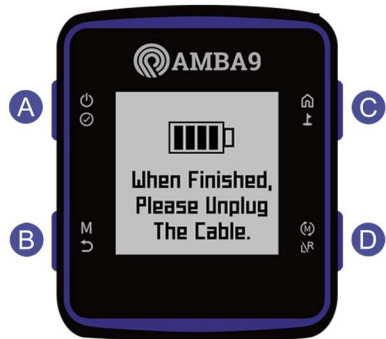

AMBA9 QUICK START GUIDE

BUTTONS/FUNCTIONS

BEFORE USE : FULLY CHARGE THE UNIT

SET DISTANCE INDICATOR TO YARDS

Go to any tee box at your nearest golf course to test your AMBA9 GPS Golf Watch. If your golf course is not detected, then please contact us by phone or email.
Phone: +1 909 444 2590
Email: sales@amba7.com