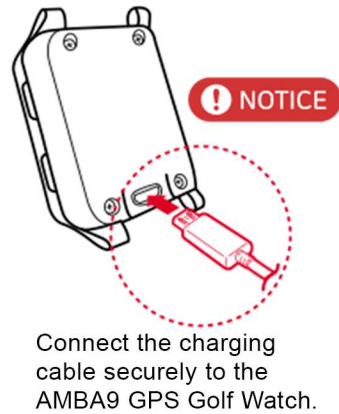

AMBA9 QUICK START GUIDE

BUTTONS/FUNCTIONS

BEFORE USE : FULLY CHARGE THE UNIT

SET DISTANCE INDICATOR TO YARDS

Go to any tee box at your nearest golf course to test your AMBA9 GPS Golf Watch. If your golf course is not detected, then please contact us by phone or email.
Phone: +1 909 444 2590
Email: sales@amba7.com