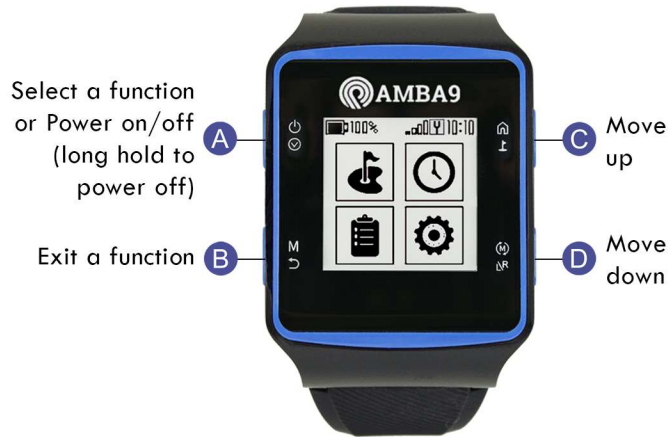

AMBA9 QUICK START GUIDE

BUTTONS/FUNCTIONS

BEFORE USE : FULLY CHARGE THE UNIT

SET DISTANCE INDICATOR TO YARDS

Go to any tee box at your nearest golf course to test your AMBA9 GPS Golf Watch. If your golf course is not detected, then please contact us by phone or email.
Phone: +1 909 444 2590
Email: sales@amba7.com